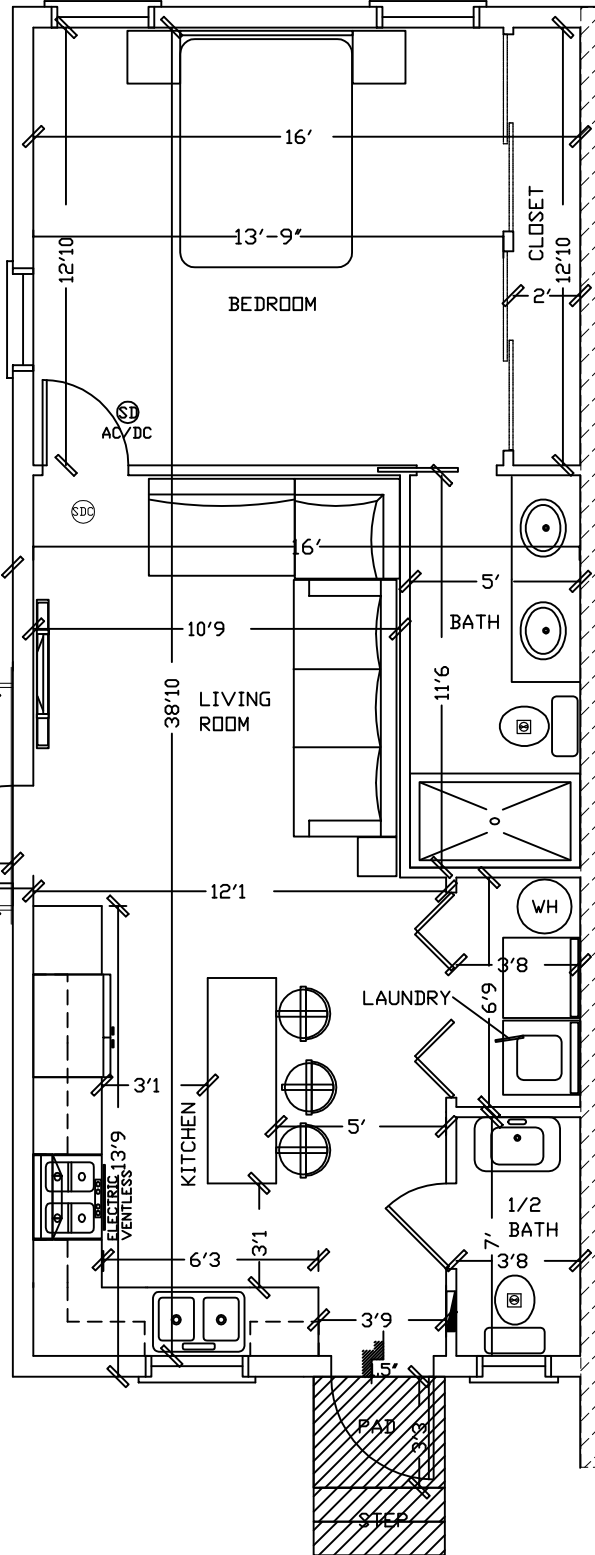

SIDE  
TRELLIS  
PATIO. 2"X8"

BUILDING BEYOND

**FLOOR PLAN LAYOUT**  
SCALE :- 1/4"=1'-0"